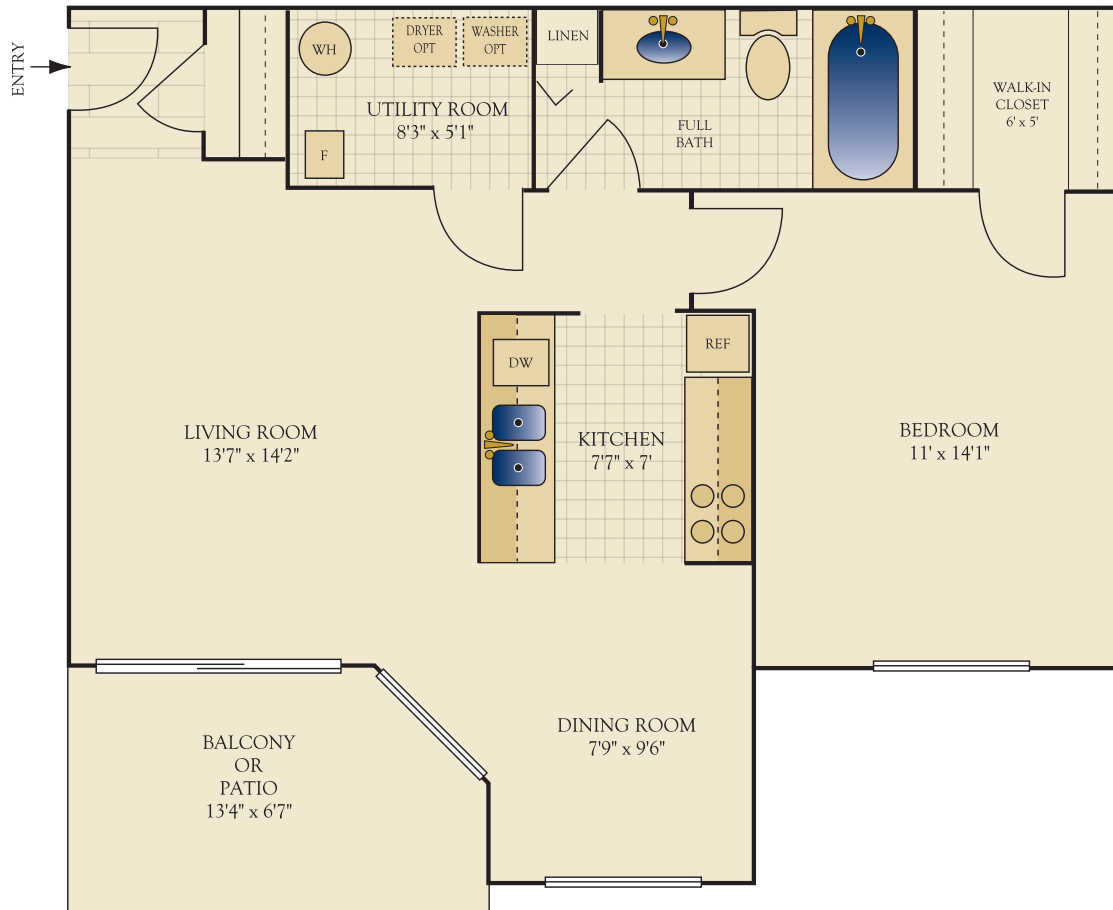

# Welcome to... **THE LANDINGS** at Beckett Ridge

*The Columbia*

**One Bedroom/One Bath  
742 Square Feet**

## Your Apartment Home

- Laminate wood flooring in entry
- 9' ceilings and oversized windows
- Ceiling fan outlets in living room and bedroom
- Utility room with full size washer/dryer connections
- Name brand Whirlpool appliances
- Genuine wood cabinetry with oak finish
- Ceramic tile tub surround
- Fireplace and vaulted ceilings available in select homes