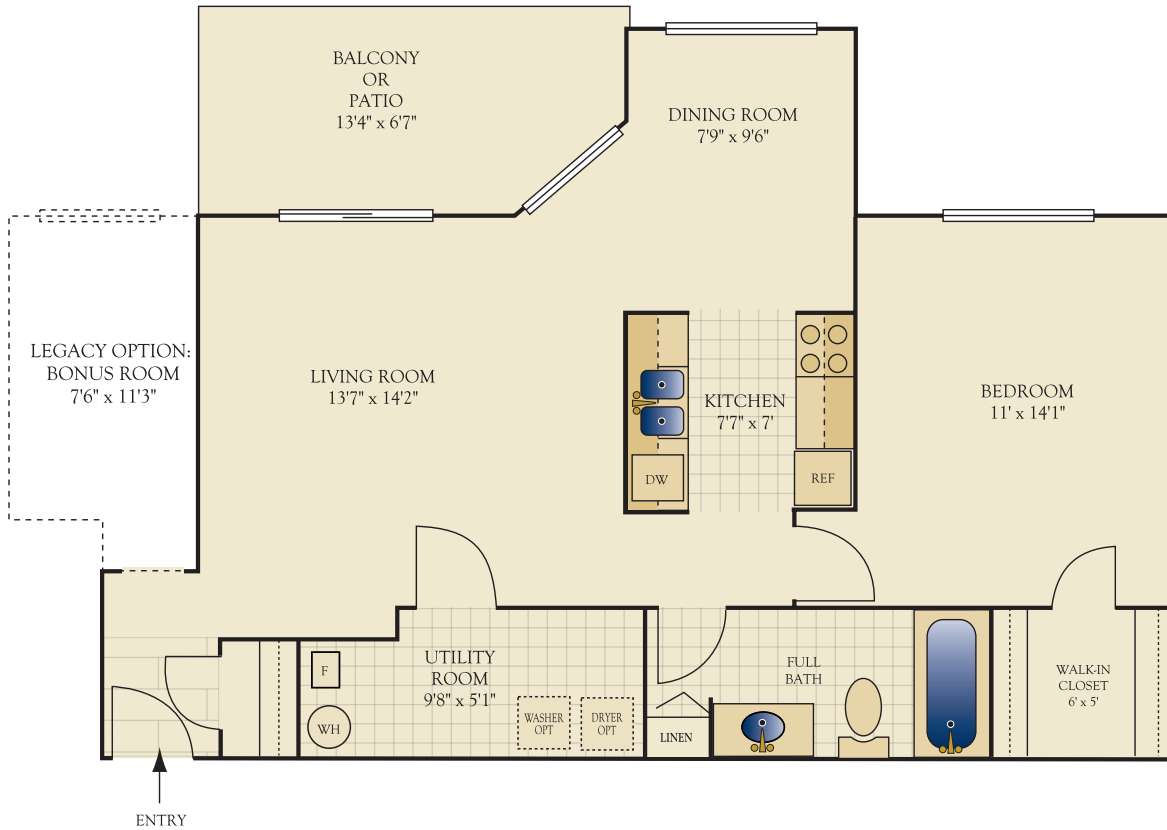

Welcome to... **THE LANDINGS** at Beckett Ridge

The Catalina

One Bedroom /One Bath
766 Square Feet
The Legacy Option: 866 Square Feet

Your Apartment Home

- Laminate wood flooring in entry
- 9' ceilings and oversized windows
- Ceiling fan outlets in living room and bedroom
- Utility room with full size washer/dryer connections
- Name brand Whirlpool appliances
- Genuine wood cabinetry with oak finish
- Ceramic tile tub surround
- Fireplace and vaulted ceilings available in select homes