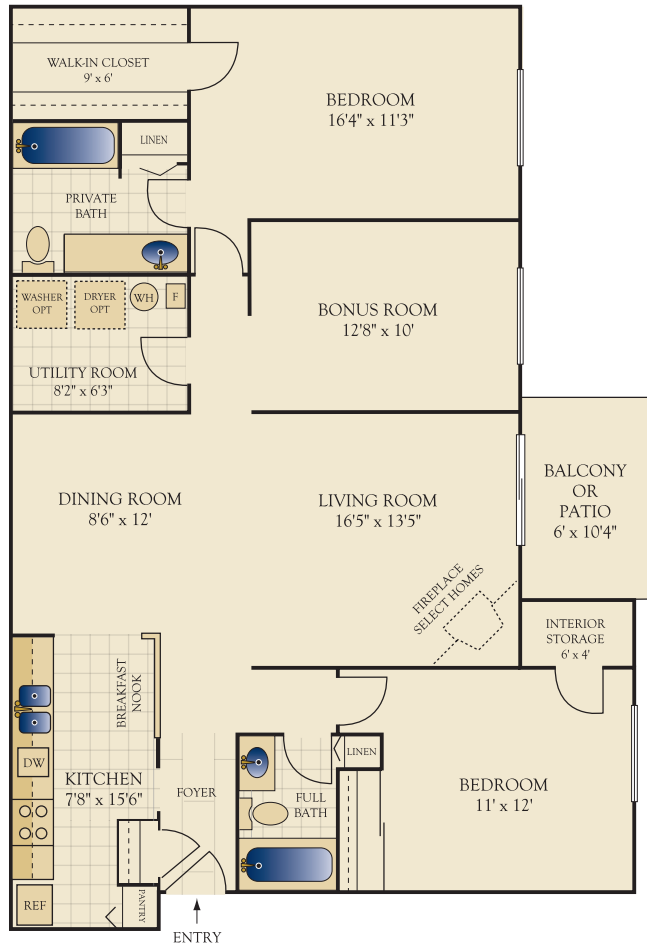

## The Capri

**Two Bedroom with Bonus Room /Two Bath  
1360 Square Feet**

### Your Apartment Home

- Laminate wood flooring in entry
- 9' ceilings and oversized windows
- Ceiling fan outlets in living room and bedrooms
- Utility room with full size washer/dryer connections
- Name brand Whirlpool appliances
- Genuine wood cabinetry with oak finish
- Ceramic tile tub surrounds
- Fireplace and vaulted ceilings available in select homes