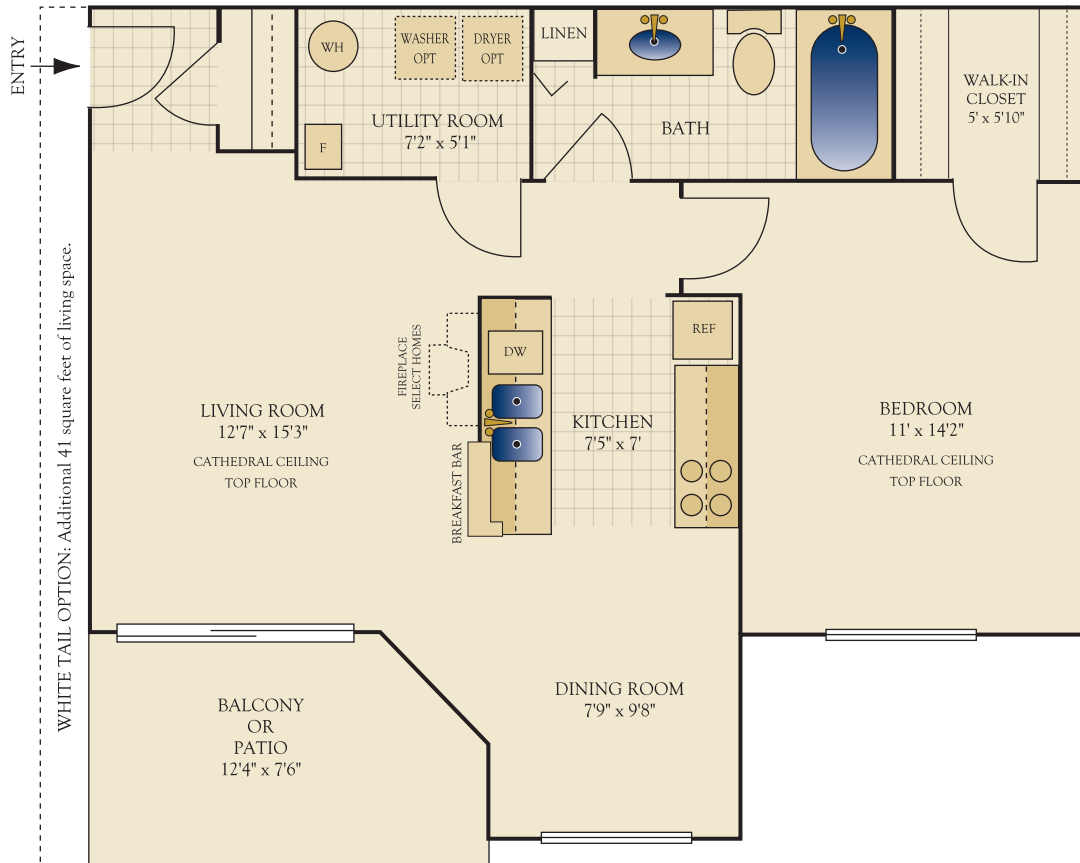

Welcome to...

EAGLE
CHASE
APARTMENTS

The Golden

One Bedroom /One Bath
722 Square Feet

The White Tail Option: 763 Square Feet
2nd and 3rd Floor Only

Your Apartment Home

- Ceiling fan outlets in living room and bedroom
- Utility room with full size washer/dryer connections
- Name brand Whirlpool appliances
- Genuine wood cabinetry with oak finish
- Ceramic tile tub surround
- Fireplace and vaulted ceilings available in select homes